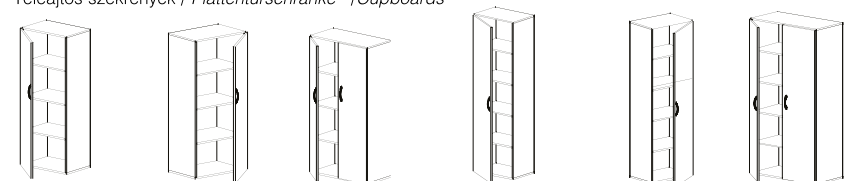

Teleajtós szekrények / Plattentürschränke / Cupboards

a	123K	400	124K	400	127K	800	128K	400	128K	400	130K	800
a	123ZK	400	124ZK	400	127ZK	800	128BZK	400	128JZK	400	130ZK	800
a	125K	600	126K	600			129K	600	129K	600		
a	125ZK	600	126ZK	600			129BZK	600	129JZK	600		
b		400		400		400		400		400		400
c		1455		1455		1455		1814		1814		1814